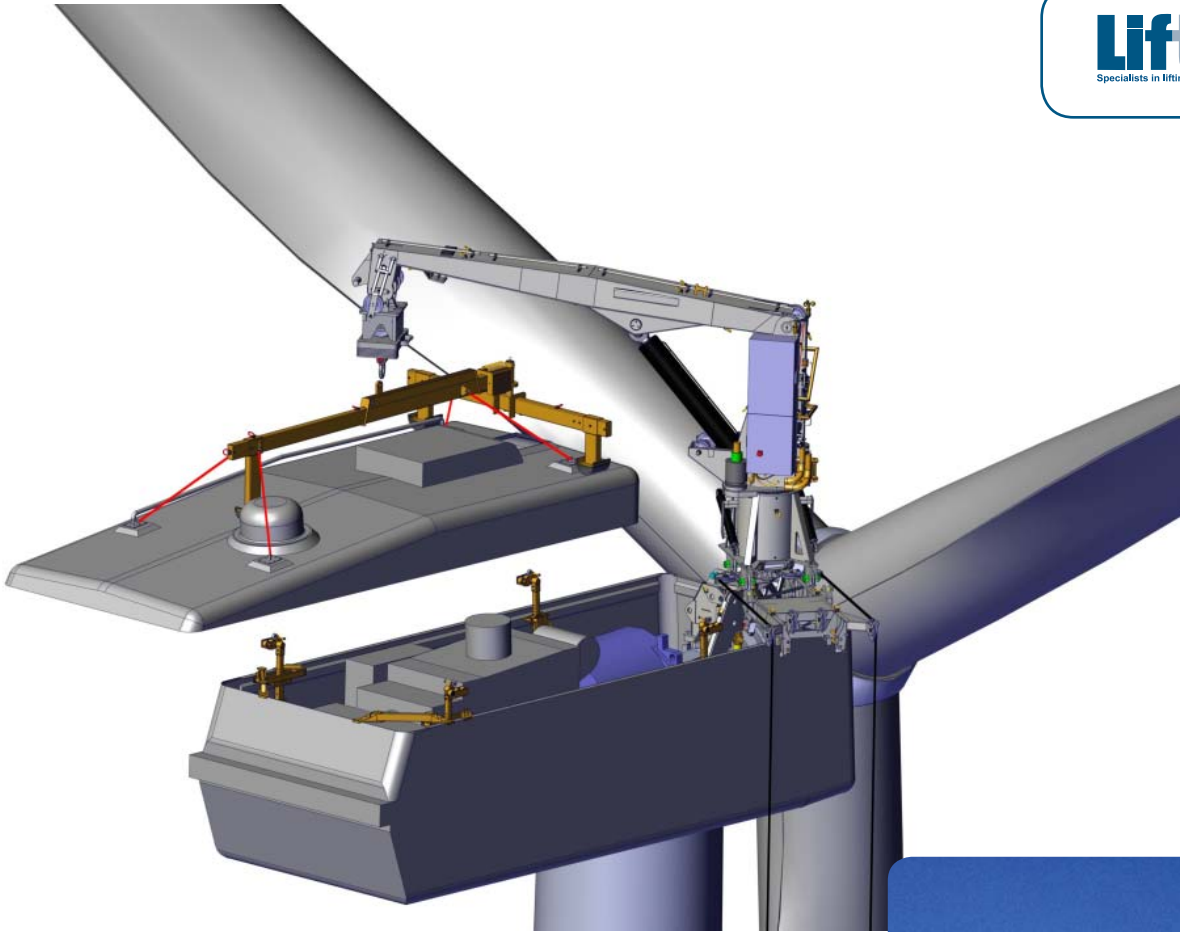

SELF-HOISTING CRANE

CHANGING GEARBOX, GENERATOR, ROTOR AND MAIN SHAFT

INSTALLATION IN 1 DAY
CHANGE OF COMPONENT IN 1 DAY
UN-INSTALLATION IN 1 DAY
OPERATION IN UP TO 18M/S PEAK WIND
ALL IN ONE 40 FOOT CONTAINER
NO USE OF MOBILE CRANE

SELF-HOISTING CRANE

- Can change Gearbox, Generator.
- Max lifting capacity 27ton.
- Installed without use of mobile crane.
- 1st Crane is designed for GE 1,5MW turbine.
- With change of crane base the crane can change gearbox on the following turbines:
 - Siemens 2,3MW, NEG Micon / Vestas NM72, NM82, V82, Suzlon S88, Vestas V80.
 - + All turbines where the roof can be removed without mobile crane.
- Advantages of the Self Hoisting Crane:
 - Greatly reduces the mobilization cost.
 - Can operate at higher wind speeds (18m/s peak wind).

Rising from the container. The Crane climbs up its own lifting wire and installs itself on top of the nacelle.

Nacelle cover removal.

When the cover is removed the gearbox is ready to be changed without use of a mobil crane.