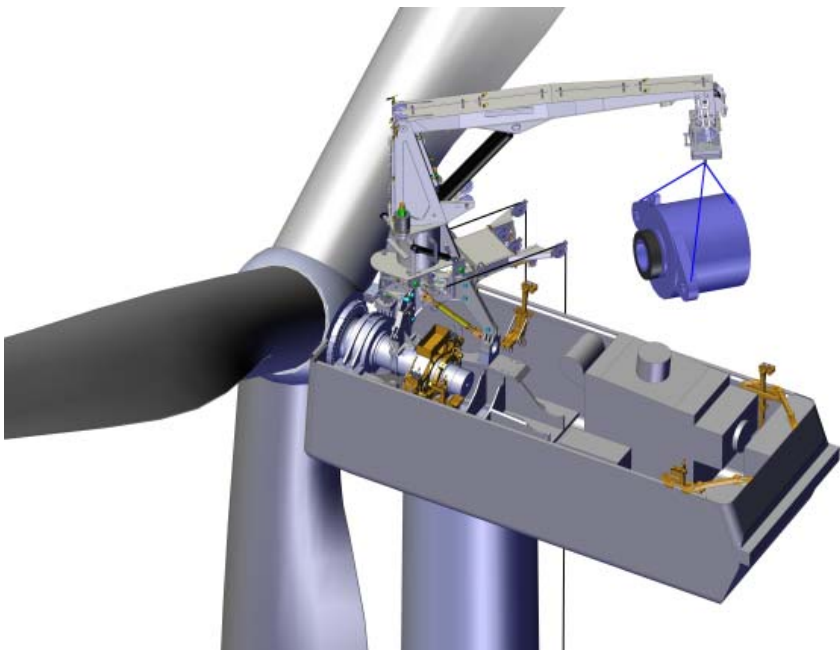

SELF-HOISTING CRANE

CHANGING GEARBOX, GENERATOR, ROTOR AND MAIN SHAFT

INSTALLATION IN 1 DAY
CHANGE OF COMPONENT IN 1 DAY
UN-INSTALLATION IN 1 DAY
OPERATION IN UP TO 18M/S PEAK WIND
ALL IN ONE 40 FOOT CONTAINER
NO USE OF MOBILE CRANE

SELF-HOISTING CRANE

- Can change Gearbox, Generator.
- Max lifting capacity 27ton.
- Installed without use of mobile crane.
- 1st Crane is designed for GE 1,5MW turbine.
- With change of crane base the crane can change gearbox on the following turbines:
 - Siemens 2,3MW, NEG Micon / Vestas NM72, NM82, V82, Suzlon S88, Vestas V80.
 - + All turbines where the roof can be removed without mobile crane.
- Advantages of the Self Hoisting Crane:
 - Greatly reduces the mobilization cost.
 - Can operate at higher wind speeds (18m/s peak wind).

Rising from the container. The Crane climbs up its own lifting wire and installs itself on top of the nacelle.

Nacelle cover removal.

When the cover is removed the gearbox is ready to be changed without use of a mobil crane.